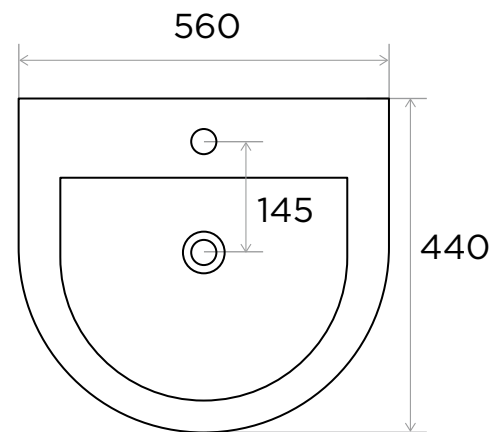

WeAre360°

> SIZES IN MM.

 INTERNATIONAL WATER & WELLNESS	COLLECTION	PRODUCT	CODE
	Sink Ceramics	Half Pedestal washbasin	PRO-PED56-S/C