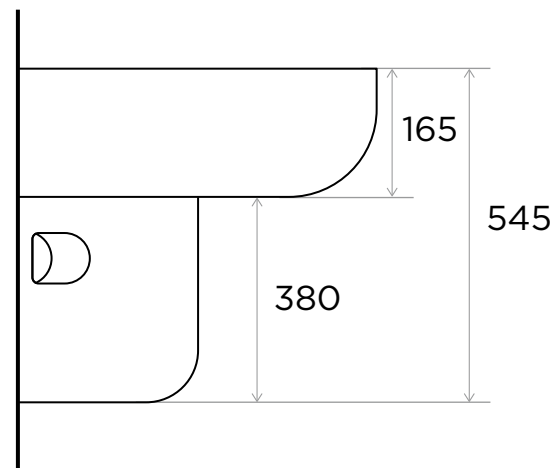

WeAre360°

> SIZES IN MM.

 INTERNATIONAL WATER & WELLNESS	COLLECTION	PRODUCT	CODE
	Sink Ceramics	Half Pedestal washbasin	PRO-PED56-S/C