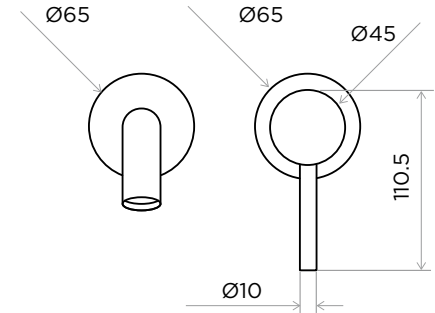

Min 45 - Max 65

> SIZES IN MM.

CODE & COLOUR

- ARC-WAL-POL ● POLISHED CHROME
- ARC-WAL-BRU ● BRUSHED NICKLED
- ARC-WAL-SS ● STAINLESS STEEL
- ARC-WAL-GRA ● GRAPHITE
- ARC-WAL-BLA ● BLACK MATT CHROME
- ARC-WAL-ROS ● ROSE GOLD
- ARC-WAL-GOL ● GOLD
- ARC-WAL-BRA ● BRASS
- ARC-WAL-ABR ● ANTIQUE BRASS

SCOPE OF DELIVERY

CONCEALED BASIN MIXER, HANDLE, SPOUT,
INSTALLATION GUIDE, CARE & MAINTENANCE GUIDE

TECHNICAL INFORMATION

PRODUCT: ARC WALL
 PRODUCT TYPE: CONCEALED BASIN MIXER
 MATERIAL: BRASS
 CONNECTION SIZE: 1/2"
 WATER PRESSURED: 0.2-5 BAR
 RMP: 0.5 BAR LP
 -
 CONCEALED BASIN MIXER
 WALL MOUNTED
 SINGLE LEVER
 WITH WATER FLOW AERATOR

PRODUCT

COLLECTION

REFERENCE

Tap Wall valve

Arc

FAU-UNI-WAL