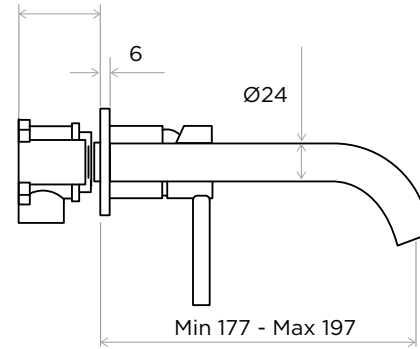

Min 45 - Max 65

> SIZES IN MM.

CODE & COLOUR

- ARC-WAL-POL ● POLISHED CHROME
- ARC-WAL-BRU ● BRUSHED NICKLED
- ARC-WAL-SS ● STAINLESS STEEL
- ARC-WAL-GRA ● GRAPHITE
- ARC-WAL-BLA ● BLACK MATT CHROME
- ARC-WAL-ROS ● ROSE GOLD
- ARC-WAL-GOL ● GOLD
- ARC-WAL-BRA ● BRASS
- ARC-WAL-ABR ● ANTIQUE BRASS

SCOPE OF DELIVERY

CONCEALED BASIN MIXER, HANDLE, SPOUT,
INSTALLATION GUIDE, CARE & MAINTENANCE GUIDE

TECHNICAL INFORMATION

PRODUCT: ARC WALL
 PRODUCT TYPE: CONCEALED BASIN MIXER
 MATERIAL: BRASS
 CONNECTION SIZE: 1/2"
 WATER PRESSURED: 0.2-5 BAR
 RMP: 0.5 BAR LP
 -
 CONCEALED BASIN MIXER
 WALL MOUNTED
 SINGLE LEVER
 WITH WATER FLOW AERATOR