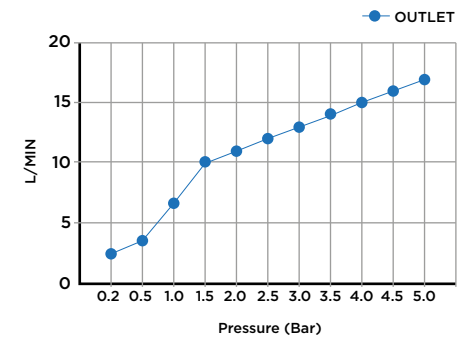

Min 45 - Max 65

> SIZES IN MM.

CODE & COLOUR

- ARC-WAL-POL ● POLISHED CHROME
- ARC-WAL-BRU ● BRUSHED NICKLED
- ARC-WAL-SS ● STAINLESS STEEL
- ARC-WAL-GRA ● GRAPHITE
- ARC-WAL-BLA ● BLACK MATT CHROME
- ARC-WAL-ROS ● ROSE GOLD
- ARC-WAL-GOL ● GOLD
- ARC-WAL-BRA ● BRASS
- ARC-WAL-ABR ● ANTIQUE BRASS

SCOPE OF DELIVERY

CONCEALED BASIN MIXER, HANDLE, SPOUT,
INSTALLATION GUIDE, CARE & MAINTENANCE GUIDE

TECHNICAL INFORMATION

PRODUCT: ARC WALL
 PRODUCT TYPE: CONCEALED BASIN MIXER
 MATERIAL: BRASS
 CONNECTION SIZE: 1/2"
 WATER PRESSURED: 0.2-5 BAR
 RMP: 0.5 BAR LP
 -
 CONCEALED BASIN MIXER
 WALL MOUNTED
 SINGLE LEVER
 WITH WATER FLOW AERATOR