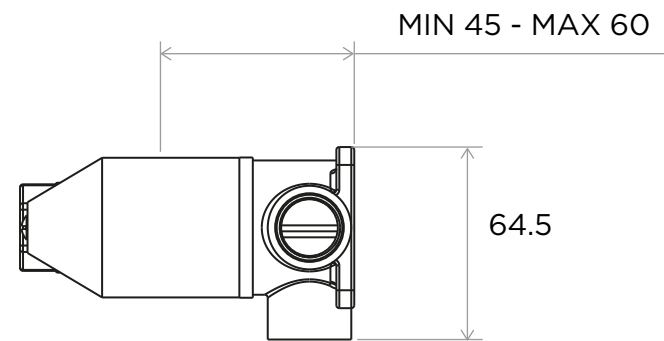

Min 45 - Max 65

> SIZES IN MM.

CODE & COLOUR

- ARC-WAL-POL ● POLISHED CHROME
- ARC-WAL-BRU ● BRUSHED NICKLED
- ARC-WAL-SS ● STAINLESS STEEL
- ARC-WAL-GRA ● GRAPHITE
- ARC-WAL-BLA ● BLACK MATT CHROME
- ARC-WAL-ROS ● ROSE GOLD
- ARC-WAL-GOL ● GOLD
- ARC-WAL-BRA ● BRASS
- ARC-WAL-ABR ● ANTIQUE BRASS

SCOPE OF DELIVERY

CONCEALED BASIN MIXER, HANDLE, SPOUT,
INSTALLATION GUIDE, CARE & MAINTENANCE GUIDE

TECHNICAL INFORMATION

PRODUCT: ARC WALL
 PRODUCT TYPE: CONCEALED BASIN MIXER
 MATERIAL: BRASS
 CONNECTION SIZE: 1/2"
 WATER PRESSURED: 0.2-5 BAR
 RMP: 0.5 BAR LP
 -
 CONCEALED BASIN MIXER
 WALL MOUNTED
 SINGLE LEVER
 WITH WATER FLOW AERATOR