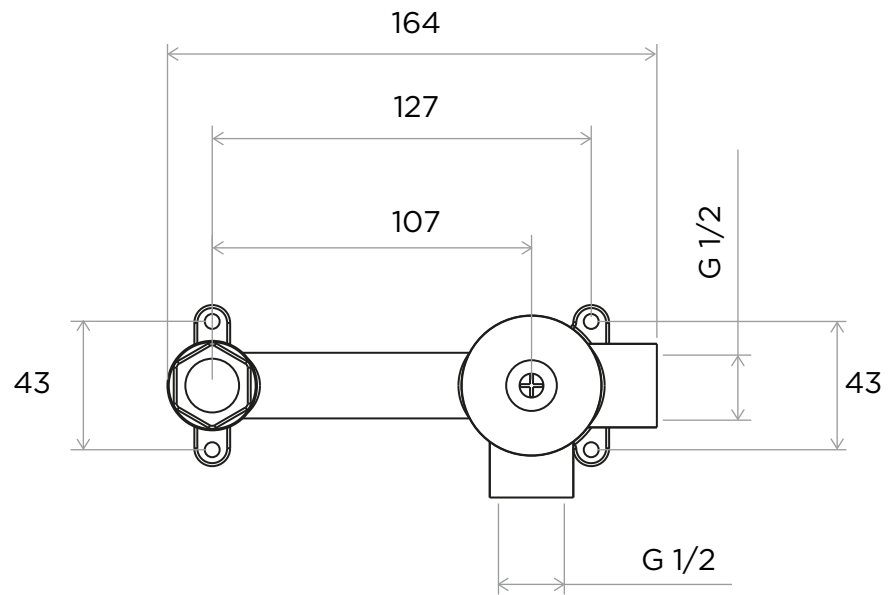

Min 45 - Max 65

> SIZES IN MM.

CODE & COLOUR

- ARC-WAL-POL ● POLISHED CHROME
- ARC-WAL-BRU ● BRUSHED NICKLED
- ARC-WAL-SS ● STAINLESS STEEL
- ARC-WAL-GRA ● GRAPHITE
- ARC-WAL-BLA ● BLACK MATT CHROME
- ARC-WAL-ROS ● ROSE GOLD
- ARC-WAL-GOL ● GOLD
- ARC-WAL-BRA ● BRASS
- ARC-WAL-ABR ● ANTIQUE BRASS

SCOPE OF DELIVERY

CONCEALED BASIN MIXER, HANDLE, SPOUT,
INSTALLATION GUIDE, CARE & MAINTENANCE GUIDE

TECHNICAL INFORMATION

PRODUCT: ARC WALL
 PRODUCT TYPE: CONCEALED BASIN MIXER
 MATERIAL: BRASS
 CONNECTION SIZE: 1/2"
 WATER PRESSURED: 0.2-5 BAR
 RMP: 0.5 BAR LP
 -
 CONCEALED BASIN MIXER
 WALL MOUNTED
 SINGLE LEVER
 WITH WATER FLOW AERATOR

PRODUCT

COLLECTION

REFERENCE

Tap Wall valve

Arc

FAU-UNI-WAL