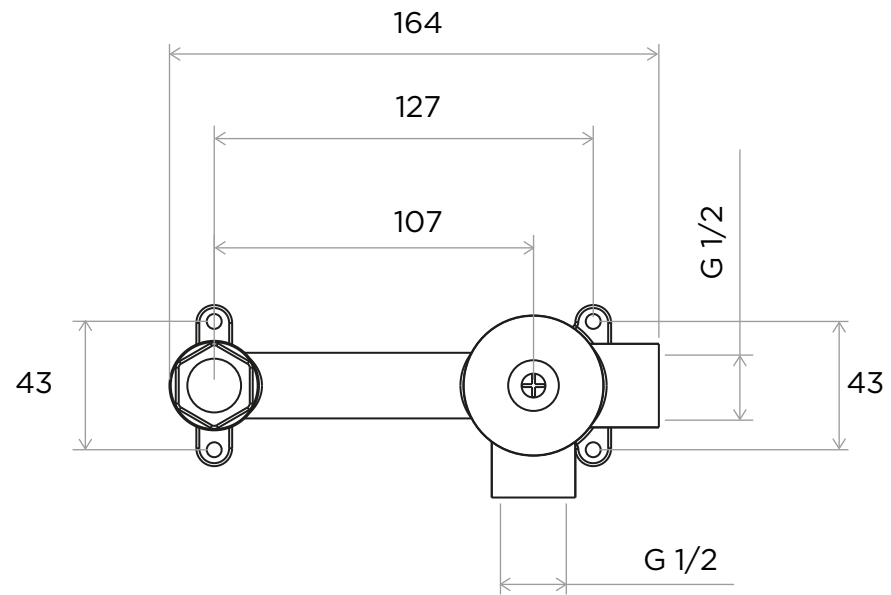

> SIZES IN MM.

CODE & COLOUR

CUA-WAL-POL	●	POLISHED CHROME
CUA-WAL-BRU	●	BRUSHED NICKLED
CUA-WAL-SS	●	STAINLESS STEEL
CUA-WAL-GRA	●	GRAPHITE
CUA-WAL-BLA	●	BLACK MATT CHROME
CUA-WAL-ROS	●	ROSE GOLD
CUA-WAL-GOL	●	GOLD
CUA-WAL-BRA	●	BRASS
CUA-WAL-ABR	●	ANTIQUÉ BRASS

SCOPE OF DELIVERY

CONCEALED BASIN MIXER; HANDLE; SPOUT + BACK PLATE;  
INSTALLATION MANUAL; CARE & MAINTENANCE GUIDE

TECHNICAL INFORMATION

PRODUCT: CUADRO WALL  
 PRODUCT TYPE: CONCEALED BASIN MIXER  
 MATERIAL: BRASS  
 CONNECTION SIZE: 1/2"  
 WATER PRESSURED: 0.2-5 BAR  
 RMP: 0.5 BAR LP  
 -  
 CONCEALED BASIN MIXER  
 MONO BASIN  
 WALL MOUNTED  
 SINGLE LEVER  
 WITH WATER FLOW AERATOR

INTERNATIONAL  
WATER & WELLNESS

PRODUCT

Tap Wall valve

COLLECTION

Cuadro

REFERENCE

FAU-UNI-WAL