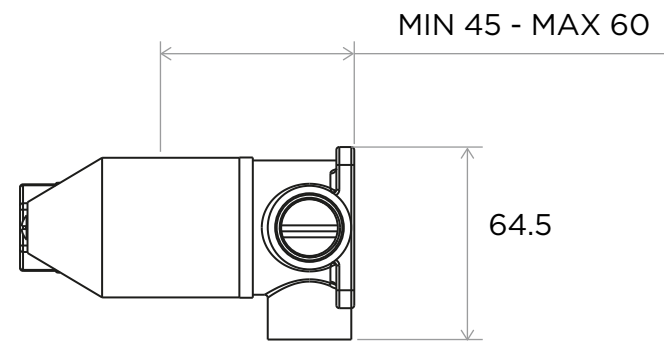

> SIZES IN MM.

CODE & COLOUR

CUA-WAL-POL	●	POLISHED CHROME
CUA-WAL-BRU	●	BRUSHED NICKLED
CUA-WAL-SS	●	STAINLESS STEEL
CUA-WAL-GRA	●	GRAPHITE
CUA-WAL-BLA	●	BLACK MATT CHROME
CUA-WAL-ROS	●	ROSE GOLD
CUA-WAL-GOL	●	GOLD
CUA-WAL-BRA	●	BRASS
CUA-WAL-ABR	●	ANTIQUÉ BRASS

SCOPE OF DELIVERY

CONCEALED BASIN MIXER; HANDLE; SPOUT + BACK PLATE;  
INSTALLATION MANUAL; CARE & MAINTENANCE GUIDE

TECHNICAL INFORMATION

PRODUCT: CUADRO WALL  
 PRODUCT TYPE: CONCEALED BASIN MIXER  
 MATERIAL: BRASS  
 CONNECTION SIZE: 1/2"  
 WATER PRESSURED: 0.2-5 BAR  
 RMP: 0.5 BAR LP  
 -  
 CONCEALED BASIN MIXER  
 MONO BASIN  
 WALL MOUNTED  
 SINGLE LEVER  
 WITH WATER FLOW AERATOR

INTERNATIONAL  
WATER & WELLNESS

PRODUCT

Tap Wall valve

COLLECTION

Cuadro

REFERENCE

FAU-UNI-WAL