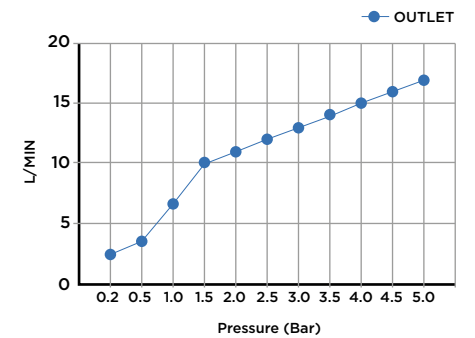

> SIZES IN MM.

CODE & COLOUR

CUA-WAL-POL	●	POLISHED CHROME
CUA-WAL-BRU	●	BRUSHED NICKLED
CUA-WAL-SS	●	STAINLESS STEEL
CUA-WAL-GRA	●	GRAPHITE
CUA-WAL-BLA	●	BLACK MATT CHROME
CUA-WAL-ROS	●	ROSE GOLD
CUA-WAL-GOL	●	GOLD
CUA-WAL-BRA	●	BRASS
CUA-WAL-ABR	●	ANTIQUÉ BRASS

SCOPE OF DELIVERY

CONCEALED BASIN MIXER; HANDLE; SPOUT + BACK PLATE;  
INSTALLATION MANUAL; CARE & MAINTENANCE GUIDE

TECHNICAL INFORMATION

PRODUCT: CUADRO WALL  
 PRODUCT TYPE: CONCEALED BASIN MIXER  
 MATERIAL: BRASS  
 CONNECTION SIZE: 1/2"  
 WATER PRESSURED: 0.2-5 BAR  
 RMP: 0.5 BAR LP  
 -  
 CONCEALED BASIN MIXER  
 MONO BASIN  
 WALL MOUNTED  
 SINGLE LEVER  
 WITH WATER FLOW AERATOR