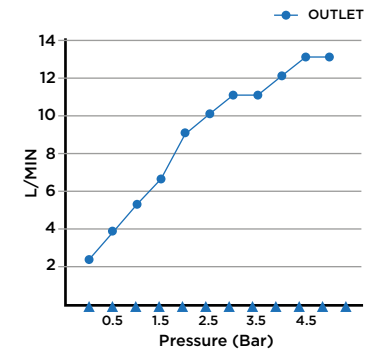

> SIZES IN MM.

CODE & COLOUR

- A20S-FSBM-POL ● POLISHED CHROME
- A20S-FSBM-BRU ● BRUSHED NICKLED
- A20S-FSBM-SS ● STAINLESS STEEL
- A20S-FSBM-GRA ● GRAPHITE
- A20S-FSBM-BLA ● BLACK MATT CHROME
- A20S-FSBM-ROS ● ROSE GOLD
- A20S-FSBM-GOL ● GOLD
- A20S-FSBM-BRA ● BRASS
- A20S-FSBM-ABR ● ANTIQUE BRASS

SCOPE OF DELIVERY

- BASIN MIXER FIXING KIT
- INSTALLATION MANUAL
- CARE & MAINTENANCE GUIDE

TECHNICAL INFORMATION

PRODUCT: ARC 2.0S FREE STANDING BASIN FILLER  
 PRODUCT TYPE: BATHTUB MIXER  
 MATERIAL: BRASS  
 CONNECTION SIZE: 1/2"  
 WATER PRESSURED: 0.2-5 BAR  
 RMP: 2.5 BAR LP  
 IN ACCORDANCE WITH ASME 112.18.1  
 -  
 BASIN MIXER  
 FLOOR MOUNTED  
 SINGLE LEVER WITH  
 WITH WATER FLOW AERATOR