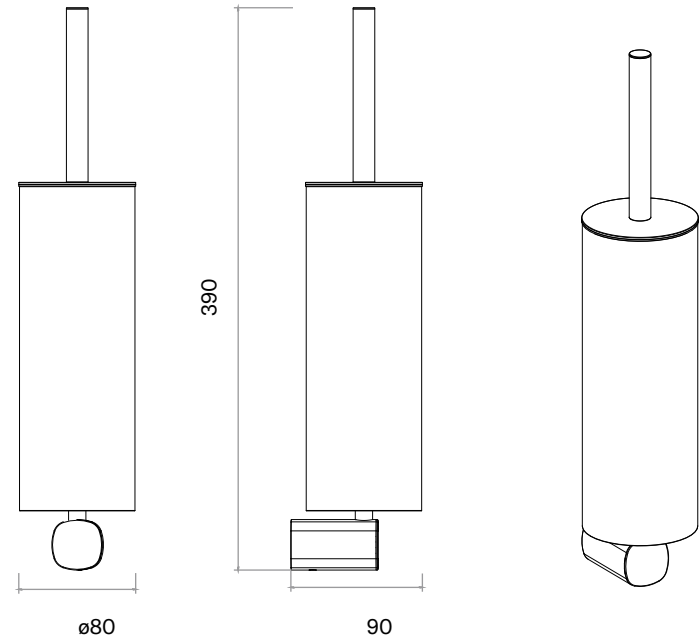

WeAre360°

> SIZES IN MM.

	COLLECTION	PRODUCT	CODE / COLOUR
 INTERNATIONAL WATER & WELLNESS	<b>Accessories            AEON</b>	<b>AEON BRUSH            HOLDER</b>	Please refer to the product details on our website for color references: <a href="http://iwandw.com">iwandw.com</a>