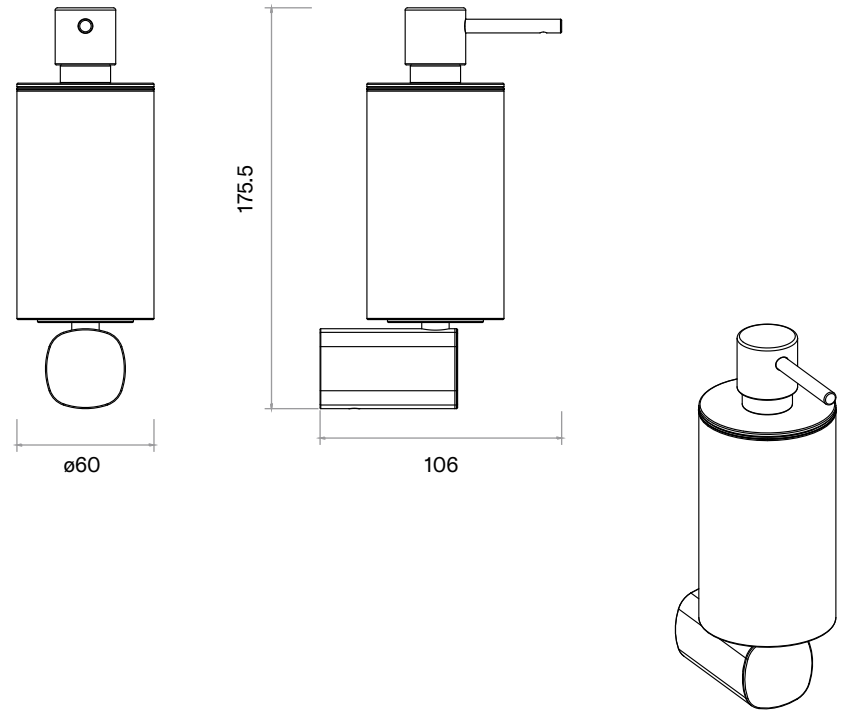

WeAre360°

> SIZES IN MM.

	COLLECTION	PRODUCT	CODE / COLOUR
 <p>INTERNATIONAL WATER & WELLNESS</p>	<p>Accessories AEON</p>	<p>AEON SOAP DISPENSER</p>	<p>Please refer to the product details on our website for color references: iwandw.com</p>