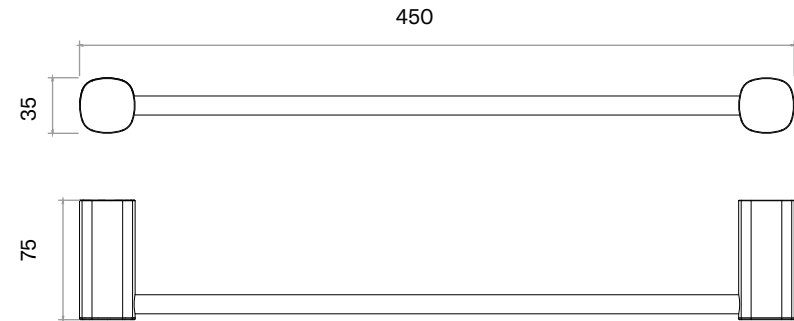

WeAre360°

> SIZES IN MM.

| | COLLECTION | PRODUCT | CODE / COLOUR |
|--|--|--|--|
|  INTERNATIONAL WATER & WELLNESS | Accessories AEON | AEON TOWEL RAIL 45 | Please refer to the product details on our website for color references: iwandw.com |