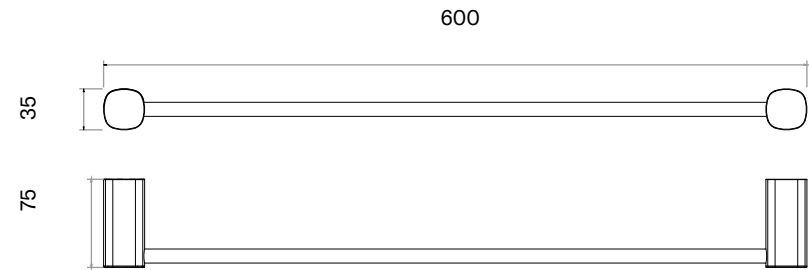

WeAre360°

> SIZES IN MM.

	COLLECTION	PRODUCT	CODE / COLOUR
 INTERNATIONAL WATER & WELLNESS	<p>Accessories AEON</p>	<p>AEON TOWEL RAIL 60</p>	<p>Please refer to the product details on our website for color references: iwandw.com</p>