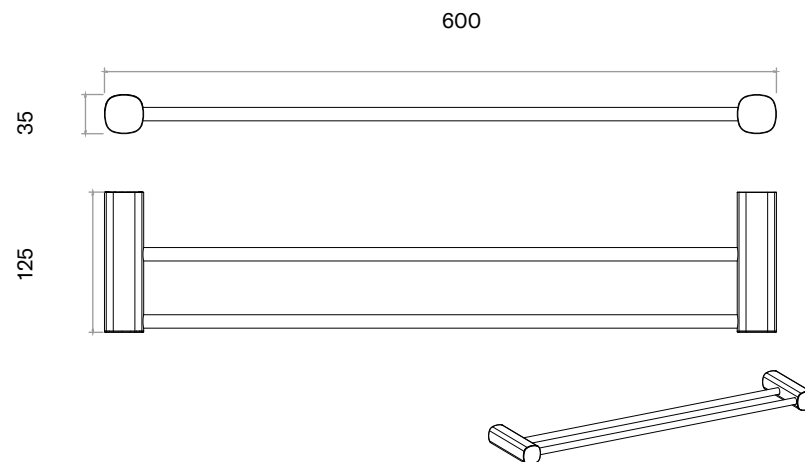

WeAre360°

> SIZES IN MM.

COLLECTION

Accessories
AEON

PRODUCT

AEON TOWEL
RAIL DOUBLE

CODE / COLOUR

Please refer to the product
details on our website
for color references:
iwandw.com