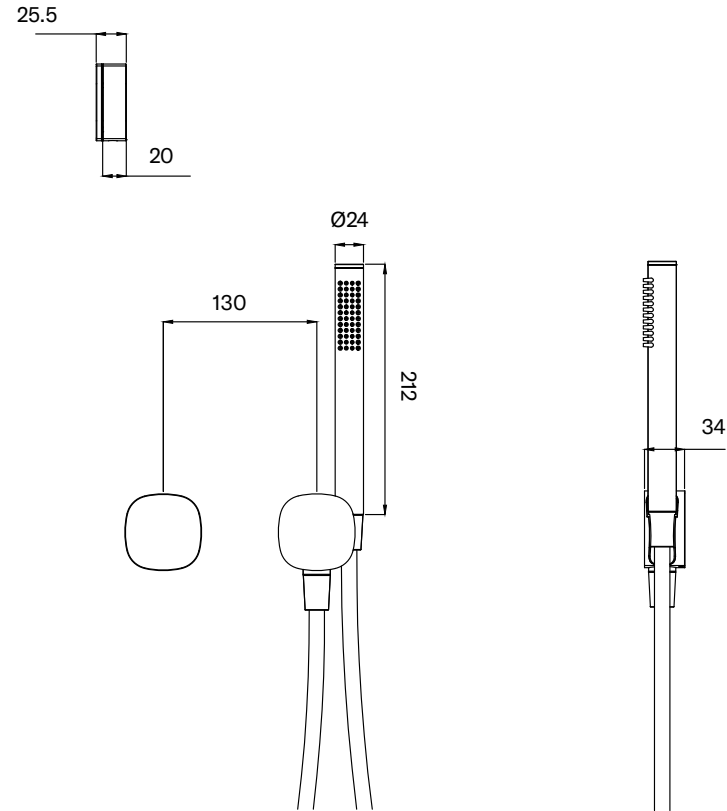

red dot winner  
brand design

WeAre360°

> SIZES IN MM.

**IW**<sup>®</sup>  
INTERNATIONAL  
WATER & WELLNESS

COLLECTION

**WELLNESS  
SHOWER CONTROLS  
AEON**

PRODUCT

**AEON 1 WAY  
CONTROL W/HS**

CODE / COLOUR

Please refer to the product  
details on our website  
for color references:  
[iwandw.com](http://iwandw.com)

**red dot** winner  
brand design

WeAre360°

> SIZES IN MM.

**IW**<sup>®</sup>  
INTERNATIONAL  
WATER & WELLNESS

PRODUCT

COLLECTION

REFERENCE

**SHOWER CONTROLS**

**WELLNESS**

**AEON 1 WAY VALVE**