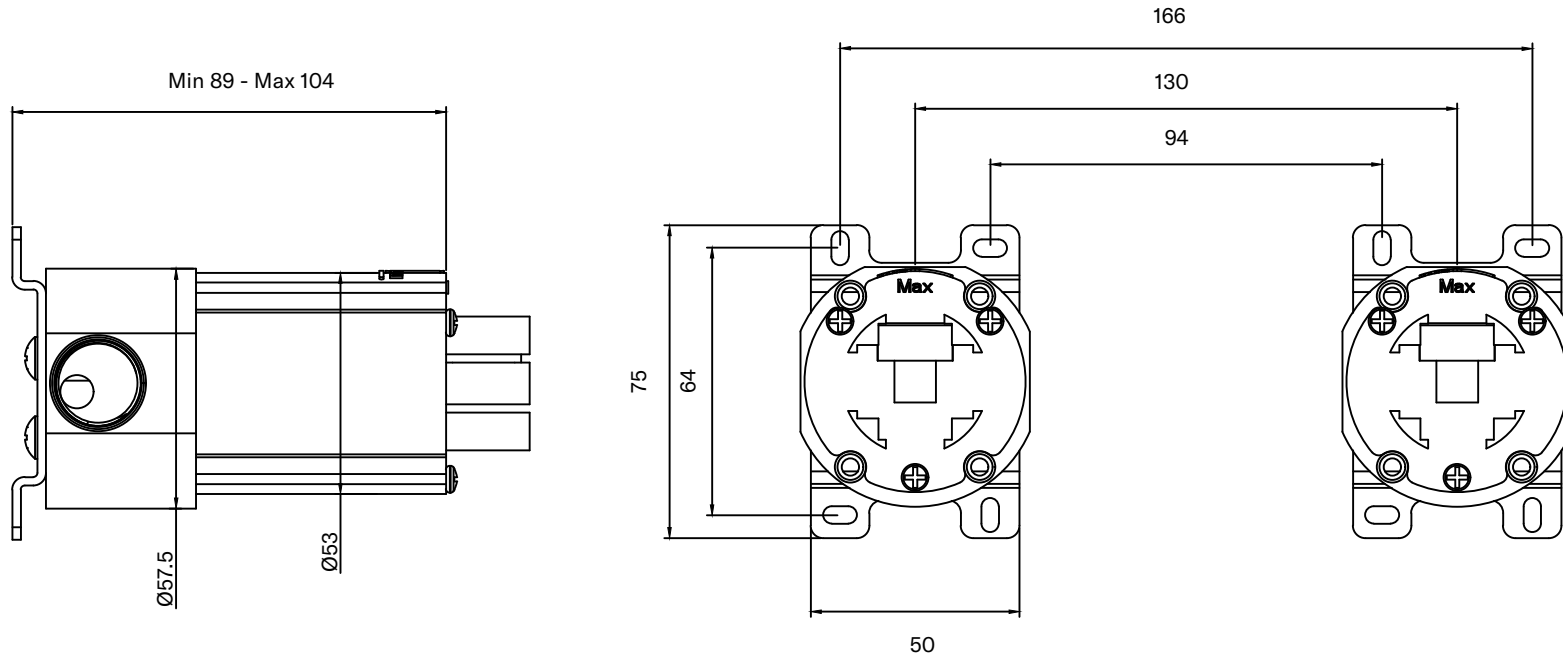

red dot winner  
brand design

WeAre360°

> SIZES IN MM.

**IW**<sup>®</sup>  
INTERNATIONAL  
WATER & WELLNESS

COLLECTION

**WELLNESS  
SHOWER CONTROLS  
AEON**

PRODUCT

**AEON 1 WAY  
CONTROL W/HS**

CODE / COLOUR

Please refer to the product  
details on our website  
for color references:  
[iwandw.com](http://iwandw.com)

**red dot** winner  
brand design

WeAre360°

> SIZES IN MM.

**IW**<sup>®</sup>  
INTERNATIONAL  
WATER & WELLNESS

PRODUCT

COLLECTION

REFERENCE

**SHOWER CONTROLS**

**WELLNESS**

**AEON 1 WAY VALVE**