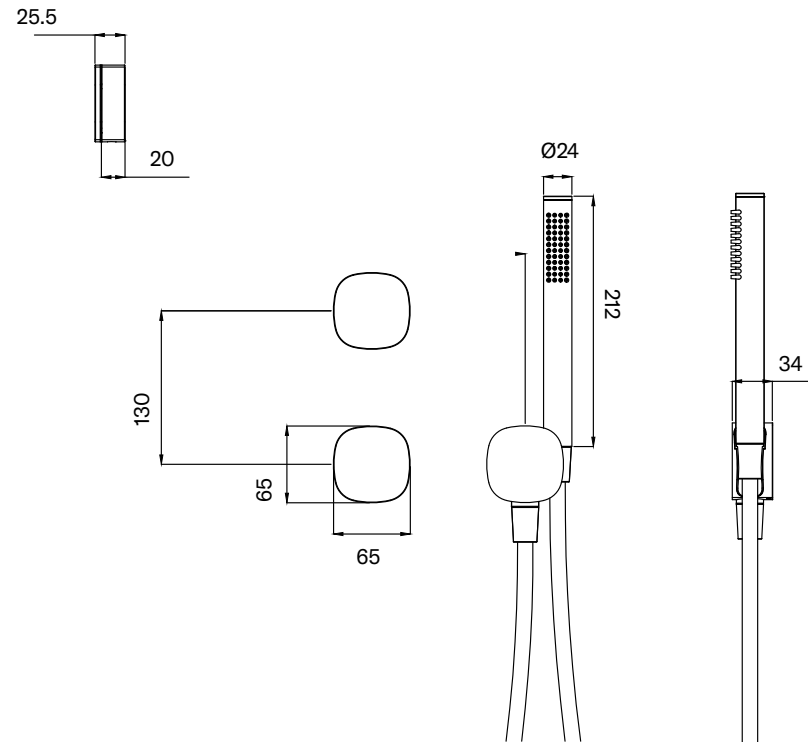

WeAre360°

> SIZES IN MM.

**IW**<sup>®</sup>  
INTERNATIONAL  
WATER & WELLNESS

COLLECTION

**WELLNESS  
SHOWER CONTROLS  
AEON**

PRODUCT

**AEON 2 WAY  
CONTROL V W/HS**

CODE / COLOUR

Please refer to the product  
details on our website  
for color references:  
[iwandw.com](http://iwandw.com)

**red dot** winner  
brand design

WeAre360°

> SIZES IN MM.  
Please refer to the product  
details on our website  
for color references:  
iwandw.com

**IW**<sup>®</sup>  
INTERNATIONAL  
WATER & WELLNESS

PRODUCT  
**SHOWER CONTROLS**

COLLECTION  
**WELLNESS**

REFERENCE  
**AEON 2 WAY - VALVE**