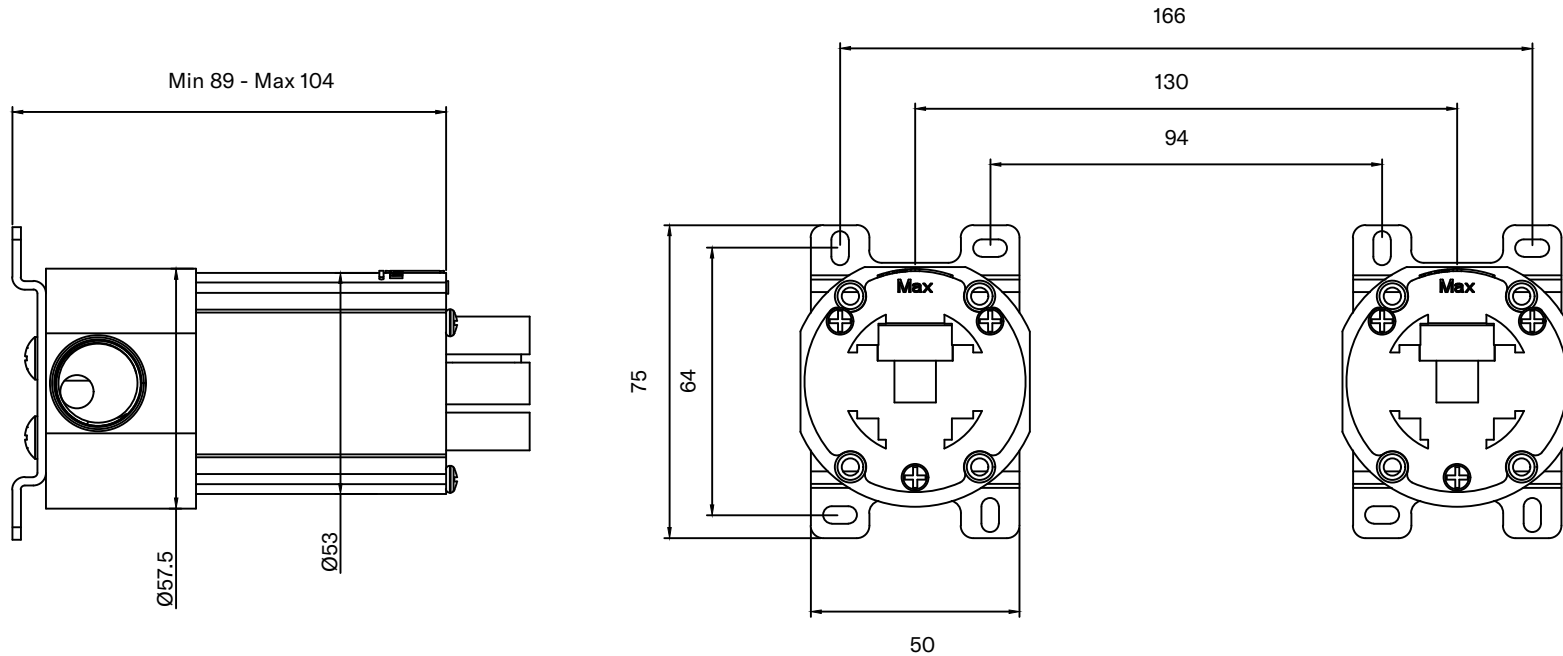

WeAre360°

> SIZES IN MM.

**IW**<sup>®</sup>  
INTERNATIONAL  
WATER & WELLNESS

COLLECTION

**WELLNESS  
SHOWER CONTROLS  
AEON**

PRODUCT

**AEON 2 WAY  
CONTROL V W/HS**

CODE / COLOUR

Please refer to the product  
details on our website  
for color references:  
[iwandw.com](http://iwandw.com)

**red dot** winner  
brand design

WeAre360°

> SIZES IN MM.  
Please refer to the product  
details on our website  
for color references:  
iwandw.com

**IW**<sup>®</sup>  
INTERNATIONAL  
WATER & WELLNESS

PRODUCT  
**SHOWER CONTROLS**

COLLECTION  
**WELLNESS**

REFERENCE  
**AEON 2 WAY - VALVE**