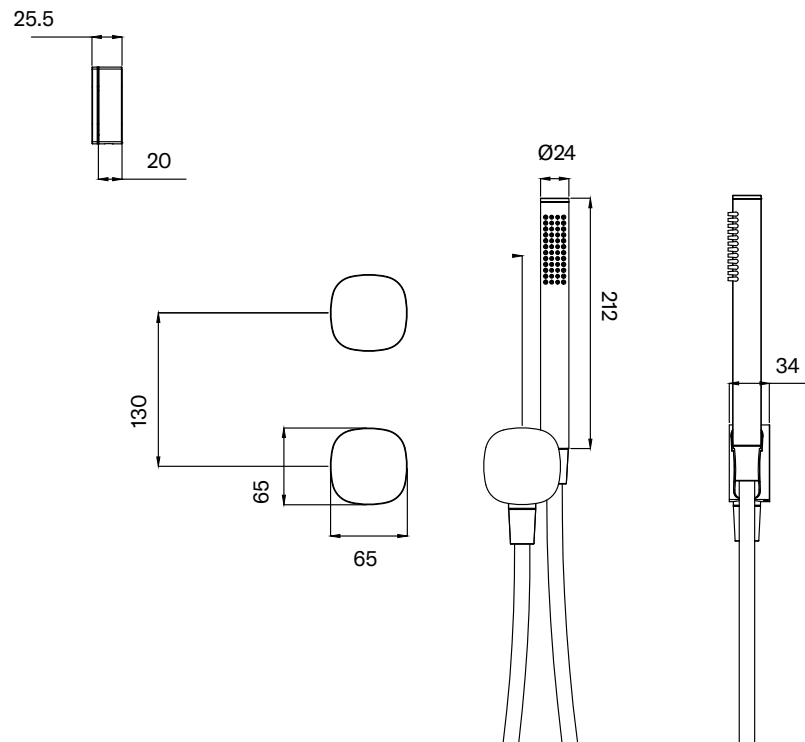

WeAre360°

> SIZES IN MM.

**IW**<sup>®</sup>  
INTERNATIONAL  
WATER & WELLNESS

COLLECTION

**WELLNESS  
SHOWER CONTROLS  
AEON**

PRODUCT

**AEON 2 WAY  
CONTROL V W/HS  
AEON-2VS/CHS**

CODE / COLOUR

Please refer to the product  
details on our website for  
colour references:  
[iwandw.com](http://iwandw.com)

**red dot** winner  
brand design

**WeAre360°**

**IW**<sup>®</sup>  
INTERNATIONAL  
WATER & WELLNESS

PRODUCT

COLLECTION

REFERENCE

**SHOWER CONTROLS**

**WELLNESS**

**AEON 2 WAY - VALVE**