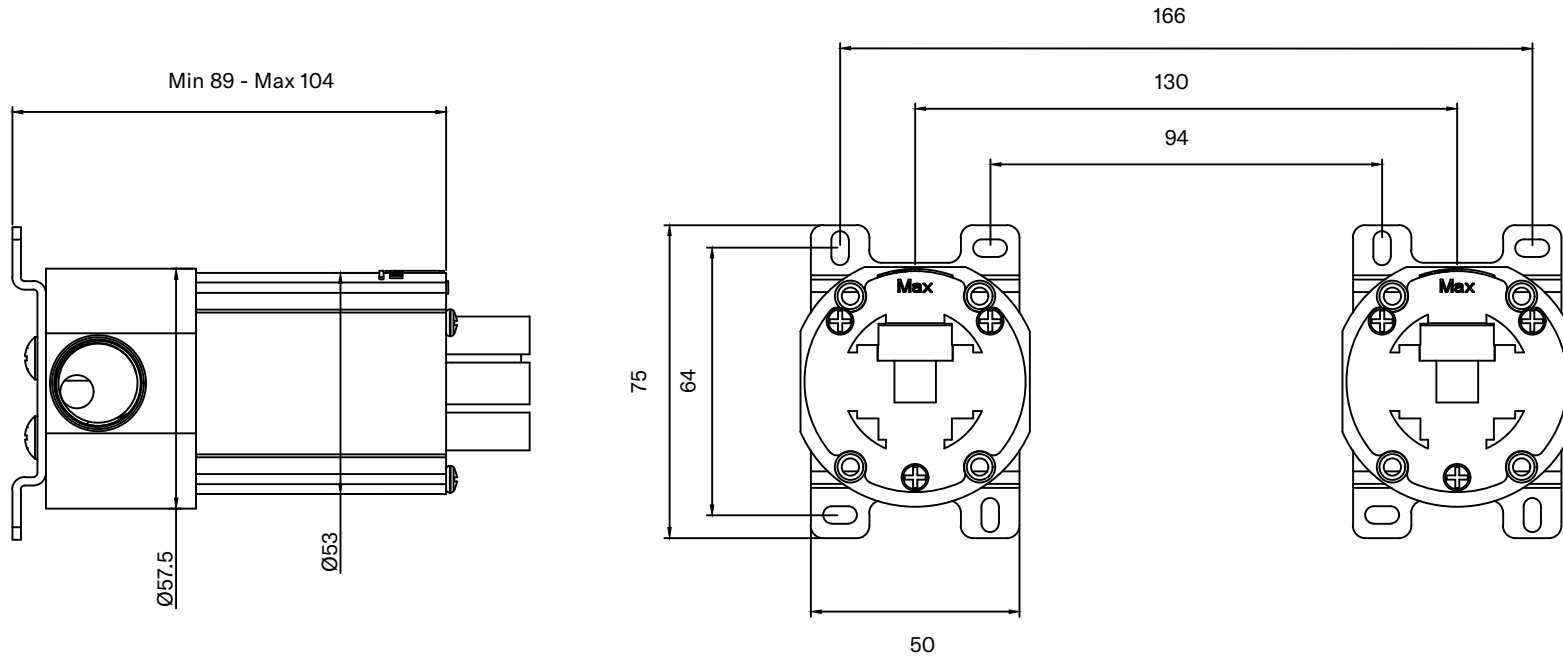

red dot winner
brand design

WeAre360°

IW®
INTERNATIONAL
WATER & WELLNESS

PRODUCT

COLLECTION

REFERENCE

SHOWER CONTROLS

WELLNESS

AEON 2 WAY - VALVE