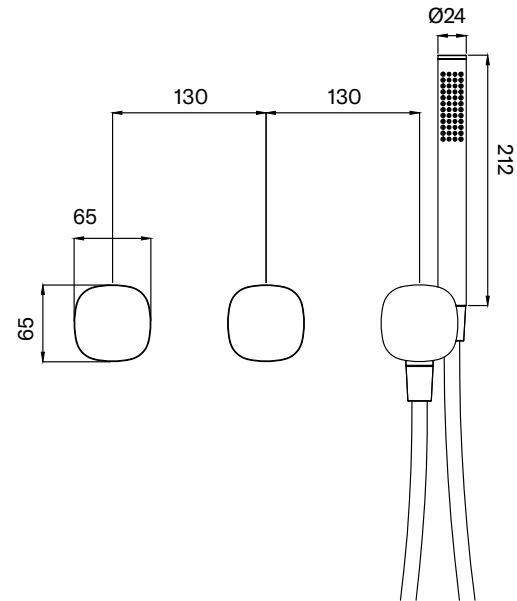

WeAre360°

> SIZES IN MM.

COLLECTION

WELLNESS  
SHOWER CONTROLS  
AEON

PRODUCT

AEON 2 WAY  
CONTROL W/HS

CODE / COLOUR

Please refer to the product  
details on our website  
for color references:  
[iwandw.com](http://iwandw.com)

**red dot** winner  
brand design

**WeAre360°**

> SIZES IN MM.

**IW**<sup>®</sup>  
INTERNATIONAL  
WATER & WELLNESS

PRODUCT

COLLECTION

REFERENCE

**SHOWER CONTROLS**