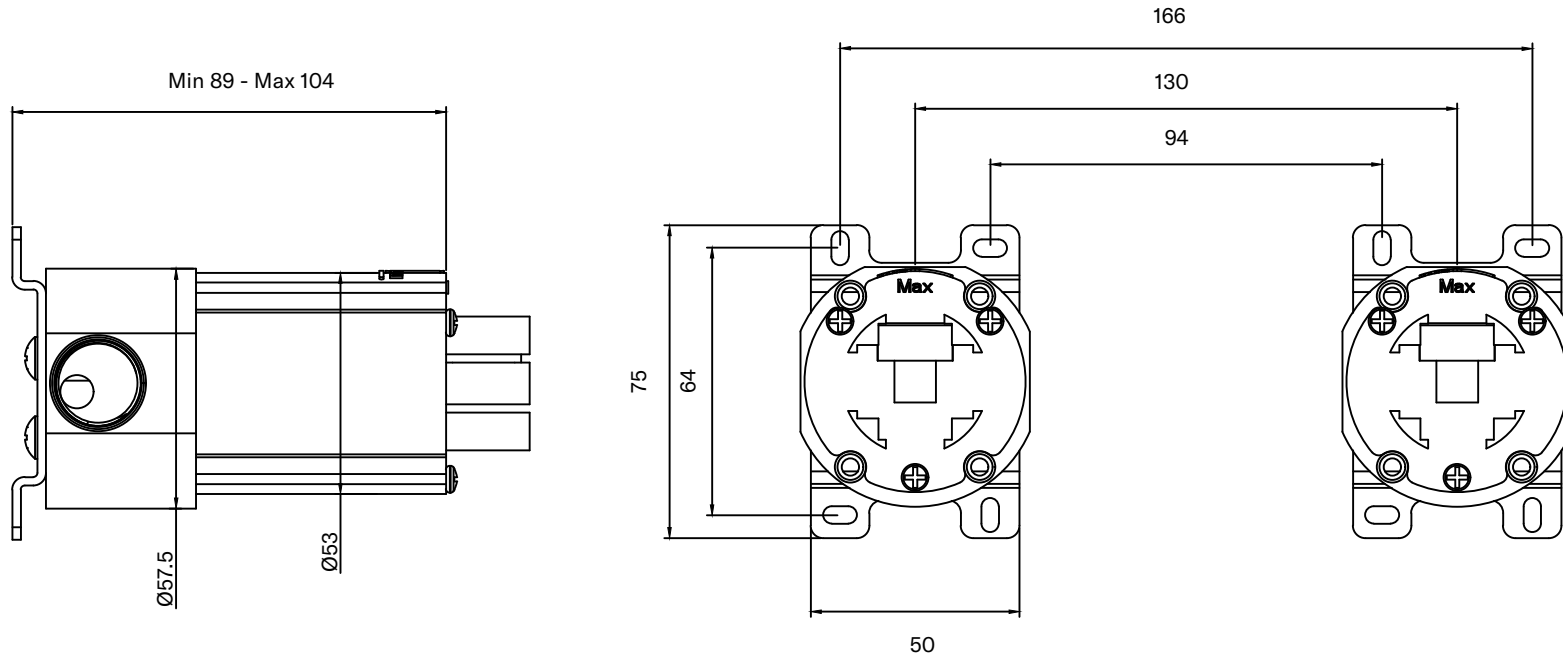

WeAre360°

> SIZES IN MM.

COLLECTION

WELLNESS  
SHOWER CONTROLS  
AEON

PRODUCT

AEON 2 WAY  
CONTROL W/HS

CODE / COLOUR

Please refer to the product  
details on our website  
for color references:  
[iwandw.com](http://iwandw.com)

**red dot** winner  
brand design

**WeAre360°**

> SIZES IN MM.

**IW**<sup>®</sup>  
INTERNATIONAL  
WATER & WELLNESS

PRODUCT

COLLECTION

REFERENCE

**SHOWER CONTROLS**