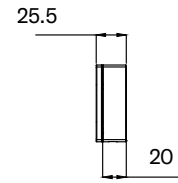

WeAre360°

> SIZES IN MM.

COLLECTION

WELLNESS  
SHOWER CONTROLS  
AEON

PRODUCT

AEON 2 WAY  
CONTROL W/HS

CODE / COLOUR

Please refer to the product  
details on our website  
for color references:  
[iwandw.com](http://iwandw.com)

**red dot** winner  
brand design

**WeAre360°**

> SIZES IN MM.

**IW**<sup>®</sup>  
INTERNATIONAL  
WATER & WELLNESS

PRODUCT

COLLECTION

REFERENCE

**SHOWER CONTROLS**