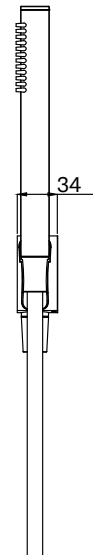

WeAre360°

> SIZES IN MM.

COLLECTION

WELLNESS  
SHOWER CONTROLS  
AEON

PRODUCT

AEON 2 WAY  
CONTROL W/HS

CODE / COLOUR

Please refer to the product  
details on our website  
for color references:  
[iwandw.com](http://iwandw.com)

**red dot** winner  
brand design

**WeAre360°**

> SIZES IN MM.

**IW**<sup>®</sup>  
INTERNATIONAL  
WATER & WELLNESS

PRODUCT

COLLECTION

REFERENCE

**SHOWER CONTROLS**

**WELLNESS**

**AEON 2 WAY VALVE**