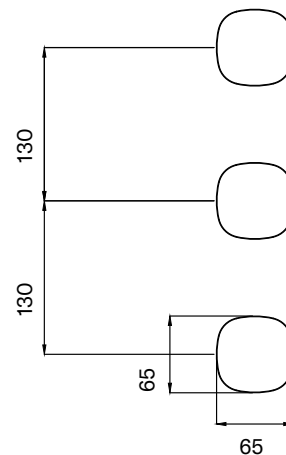

WeAre360°

> SIZES IN MM.

**IW**<sup>®</sup>  
INTERNATIONAL  
WATER & WELLNESS

COLLECTION

**WELLNESS  
SHOWER CONTROLS  
AEON**

PRODUCT

**AEON 3 WAY  
CONTROL V W/HS**

CODE / COLOUR

Please refer to the product  
details on our website  
for color references:  
[iwandw.com](http://iwandw.com)

**red dot** winner  
brand design

**WeAre360°**

> SIZES IN MM.

**IW**<sup>®</sup>  
INTERNATIONAL  
WATER & WELLNESS