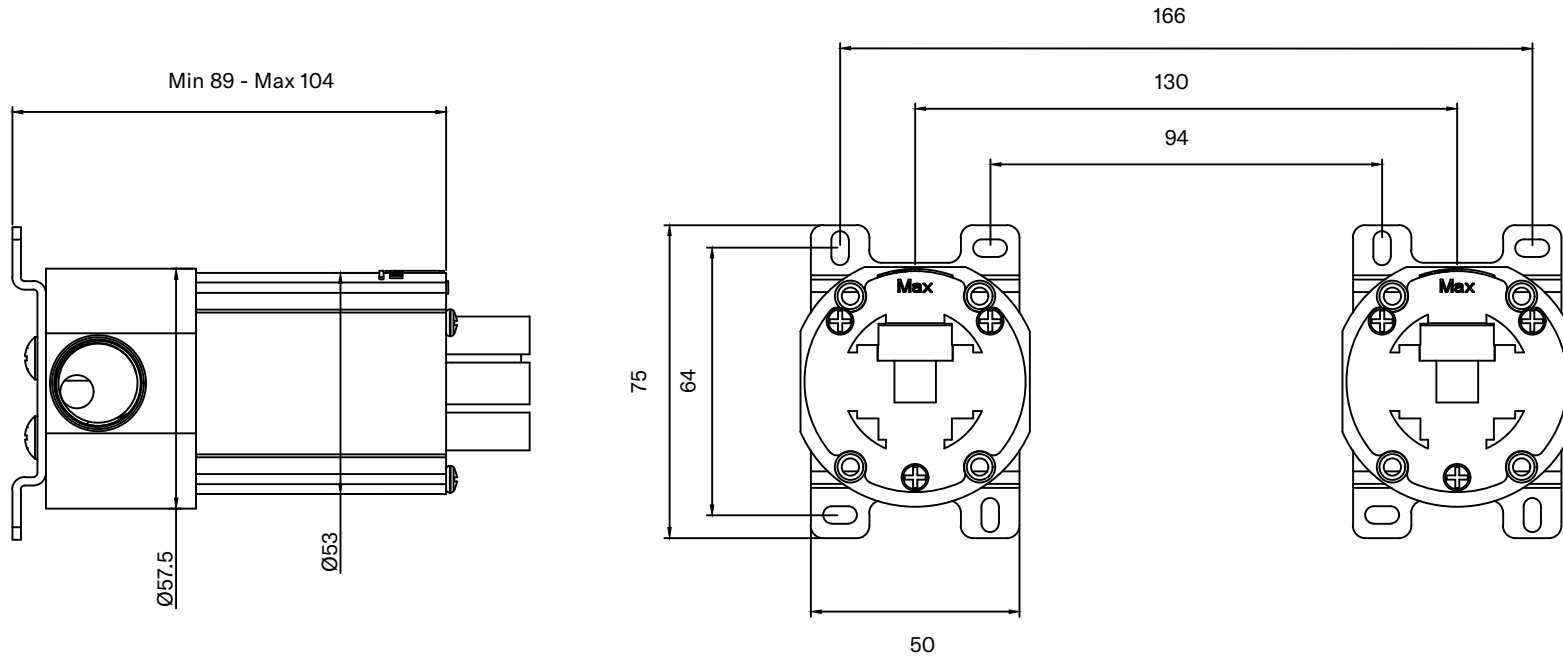

WeAre360°

> SIZES IN MM.

**IW**<sup>®</sup>  
INTERNATIONAL  
WATER & WELLNESS

COLLECTION

**WELLNESS  
SHOWER CONTROLS  
AEON**

PRODUCT

**AEON 3 WAY  
CONTROL V W/HS**

CODE / COLOUR

Please refer to the product  
details on our website  
for color references:  
[iwandw.com](http://iwandw.com)

**red dot** winner  
brand design

**WeAre360°**

> SIZES IN MM.

**IW**<sup>®</sup>  
INTERNATIONAL  
WATER & WELLNESS

PRODUCT

**SHOWER CONTROLS**

COLLECTION

**WELLNESS**

REFERENCE

**AEON 3 WAY VALVE**