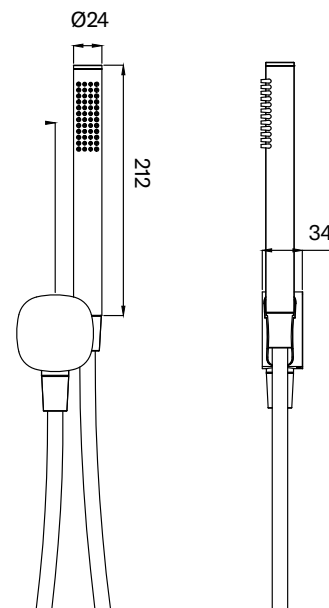

WeAre360°

> SIZES IN MM.

**IW**<sup>®</sup>  
INTERNATIONAL  
WATER & WELLNESS

COLLECTION

**WELLNESS  
SHOWER CONTROLS  
AEON**

PRODUCT

**AEON 3 WAY  
CONTROL V W/HS**

CODE / COLOUR

Please refer to the product  
details on our website  
for color references:  
[iwandw.com](http://iwandw.com)

**red dot** winner  
brand design

**WeAre360°**

> SIZES IN MM.

**IW**<sup>®</sup>  
INTERNATIONAL  
WATER & WELLNESS

PRODUCT

**SHOWER CONTROLS**

COLLECTION

**WELLNESS**

REFERENCE

**AEON 3 WAY VALVE**