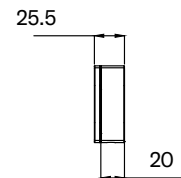

WeAre360°

> SIZES IN MM.

**IW**<sup>®</sup>  
INTERNATIONAL  
WATER & WELLNESS

COLLECTION

**WELLNESS  
SHOWER CONTROLS  
AEON**

PRODUCT

**AEON 3 WAY  
CONTROL V W/HS**

CODE / COLOUR

Please refer to the product  
details on our website  
for color references:  
[iwandw.com](http://iwandw.com)

**red dot** winner  
brand design

**WeAre360°**

> SIZES IN MM.

**IW**<sup>®</sup>  
INTERNATIONAL  
WATER & WELLNESS