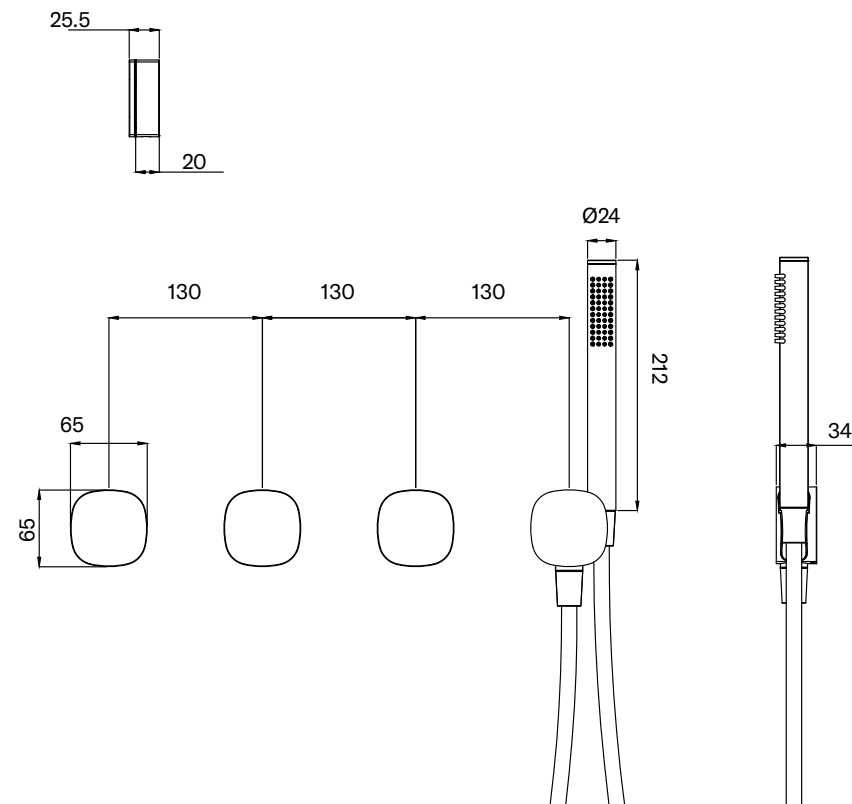

WeAre360°

 **reddot winner**
brand design

> SIZES IN MM.

IW[®]
INTERNATIONAL
WATER & WELLNESS

COLLECTION

**WELLNESS
SHOWER CONTROLS
AEON**

PRODUCT

**AEON 3 WAY
CONTROL W/HS**

CODE / COLOUR

Please refer to the product
details on our website
for color references:
iwandw.com

red dot winner
brand design

WeAre360°

> SIZES IN MM.

IW[®]
INTERNATIONAL
WATER & WELLNESS

PRODUCT

COLLECTION

REFERENCE

SHOWER CONTROLS

WELLNESS

AEON 3 WAY VALVE