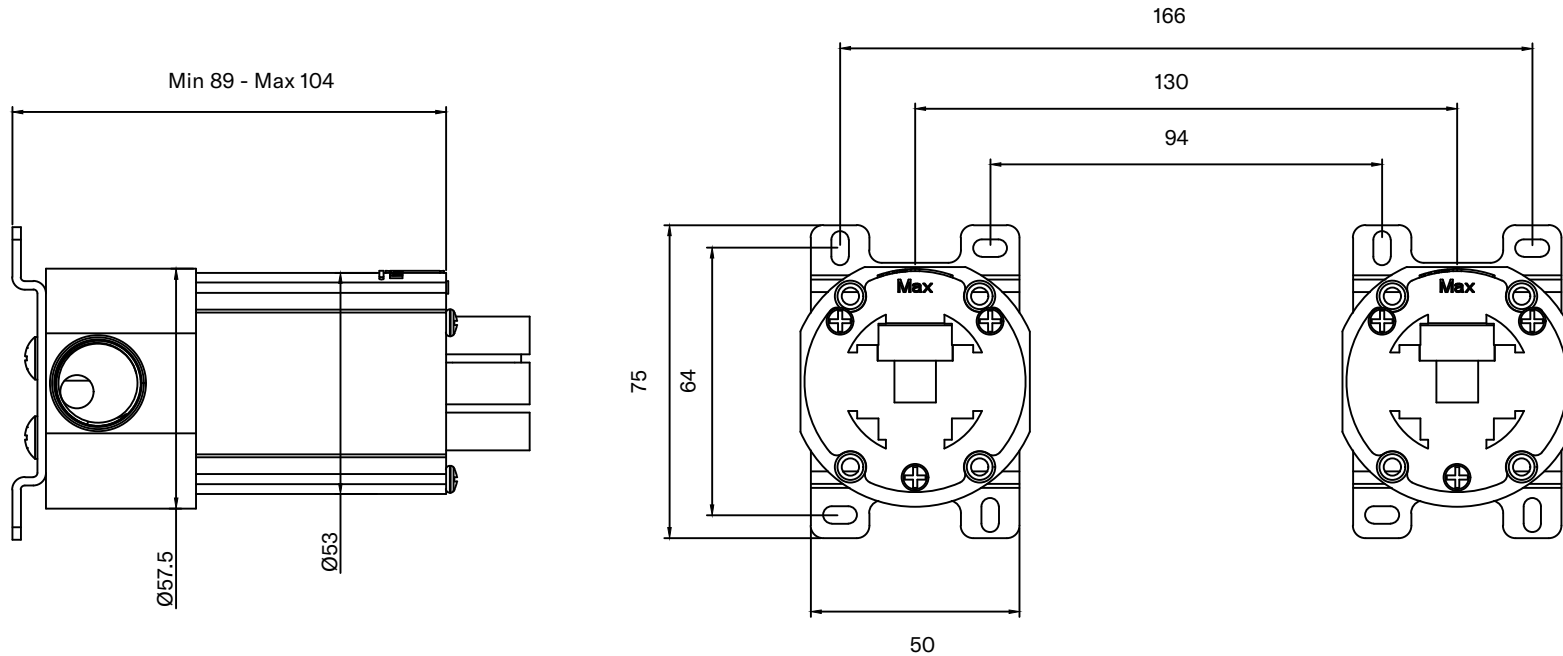

WeAre360°

 **reddot winner**
brand design

> SIZES IN MM.

IW[®]
INTERNATIONAL
WATER & WELLNESS

COLLECTION

**WELLNESS
SHOWER CONTROLS
AEON**

PRODUCT

**AEON 3 WAY
CONTROL W/HS**

CODE / COLOUR

Please refer to the product
details on our website
for color references:
iwandw.com

red dot winner
brand design

WeAre360°

> SIZES IN MM.

IW[®]
INTERNATIONAL
WATER & WELLNESS

PRODUCT

COLLECTION

REFERENCE

SHOWER CONTROLS

WELLNESS

AEON 3 WAY VALVE