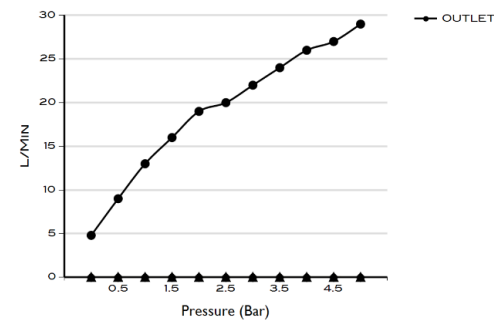

> SIZES IN MM.

TECHNICAL INFORMATION

COLLECTION: WELLNESS / SHOWER HEADS  
 PRODUCT TYPE: SHSS 25  
 SINGLE FUNCTION SHOWER HEAD SQUARE  
 MATERIAL: STAINLESS STEEL  
 CONNECTION SIZE: 1/2"  
 WATER PRESSURE : 0.2-5 BAR  
 RMP: 0.5 BAR LP

CODE & COLOUR

Please refer to the product details on our website for color references: [iwandw.com](http://iwandw.com)

SCOPE OF DELIVERY

SHOWER HEAD  
 CARE & MAINTENANCE MANUAL