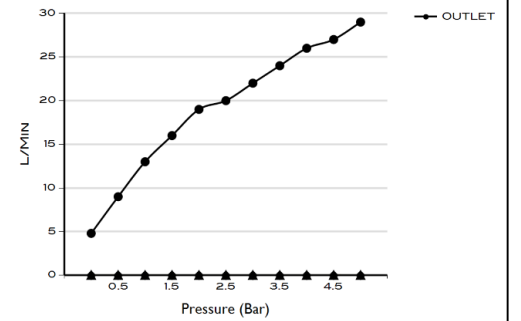

> SIZES IN MM.

TECHNICAL INFORMATION

COLLECTION: WELLNESS / SHOWER HEADS
 PRODUCT TYPE: SHSS S30
 SINGLE FUNCTION SHOWER HEAD
 MATERIAL: STAINLESS STEEL
 CONNECTION SIZE: 1/2"
 WATER PRESSURE : 0.2-5 BAR
 RMP: 0.5 BAR LP

CODE & COLOUR

Please refer to the product
 details on our website
 for color references:
iwandw.com

SCOPE OF DELIVERY

SHOWER HEAD
 CARE & MAINTENANCE MANUAL

iwandw.com