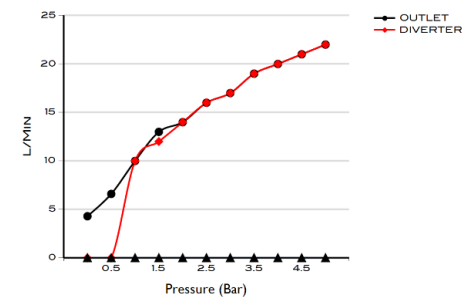

> SIZES IN MM.

TECHNICAL INFORMATION

COLLECTION: WELLNESS / SHOWER CONTROL  
 PRODUCT TYPE: ICON ICRO  
 WALL MOUNTED VALVE  
 TURN DIVERTER FOR 2 OUTLES  
 MATERIAL: BRASS  
 CONNECTION SIZE: 1/2"  
 WATER PRESSURE : 0.2-5 BAR  
 RMP: 1.0 BAR MP

CODE & COLOUR

ICON-ICRO  
 Please refer to the product  
 details on our website  
 for colour references:  
[iwandw.com](http://iwandw.com)

SCOPE OF DELIVERY

VALVE · EXTERNAL PLATE  
 HANDLE · FIXING KIT · INSTALLATION GUIDE  
 CARE & MAINTENANCE MANUAL